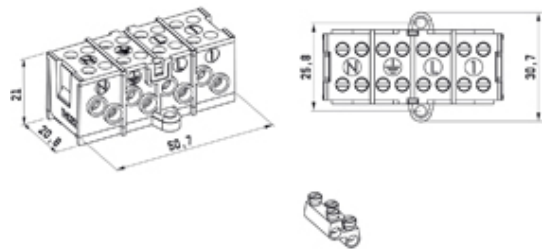

TeeBox

Range: Weatherproof/Waterproof Connectors

Part Number: THK.209.44

DESCRIPTION

TeeBox, 4 Cable entry
7mm to 14mm cable
Max Current 16A
Max IP68 rated
Screw fixing
4+4 Pole TeeBlock multiple contact terminal
Additional blind teal grommet insert to allow 3 cable entry use

WEATHERPROOF/WATERPROOF CONNECTORS FEATURES

- Comprehensive range of connection options
- Protection rating up to IP68 depending on product
- Unique 3 pole T connector TH029 available for use in TH209 & TH211 range, no cable forming required
- TH211 available as full KIT version complete with TH029 fitted
- Power distribution products available in 3 port (TH630) and 4 port (TH62) versions
- Temperature range of -20°C to +125°C

Features may vary by product throughout the range.

Subject to technical modification without notice.

Typographical and other errors do not justify claim for damages.

SPECIFICATION

Cable Entries	4
Max Current (A)	16
Minimum Cable Diameter (mm)	7
Maximum Cable Diameter (mm)	14
IP Rating	68
Min Temperature Rating °C	-40
Max Temperature Rating °C	125
Temperature "T" Rating	T85
Body Material	PA66 / SEBS/ TPE
Comments	This product comprises parts THA.209.A1A, THB.032.A4B and 600013700
Fixing System	Screw