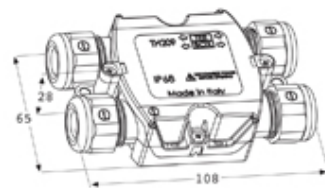

TeeBox

Range: Weatherproof/Waterproof Connectors

Part Number: THK.209.44

DESCRIPTION

TeeBox, 4 Cable entry
7mm to 14mm cable
Max Current 16A
Max IP68 rated
Screw fixing
4+4 Pole TeeBlock multiple contact terminal
Additional blind teal grommet insert to allow 3 cable entry use

WEATHERPROOF/WATERPROOF CONNECTORS FEATURES

- Comprehensive range of connection options
- Protection rating up to IP68 depending on product
- Unique 3 pole T connector TH029 available for use in TH209 & TH211 range, no cable forming required
- TH211 available as full KIT version complete with TH029 fitted
- Power distribution products available in 3 port (TH630) and 4 port (TH62) versions
- Temperature range of -20°C to +125°C

Features may vary by product throughout the range.

Subject to technical modification without notice.

Typographical and other errors do not justify claim for damages.

SPECIFICATION

Cable Entries	4
Max Current (A)	16
Minimum Cable Diameter (mm)	7
Maximum Cable Diameter (mm)	14
IP Rating	68
Min Temperature Rating °C	-40
Max Temperature Rating °C	125
Temperature "T" Rating	T85
Body Material	PA66 / SEBS/ TPE
Comments	This product comprises parts THA.209.A1A, THB.032.A4B and 600013700
Fixing System	Screw