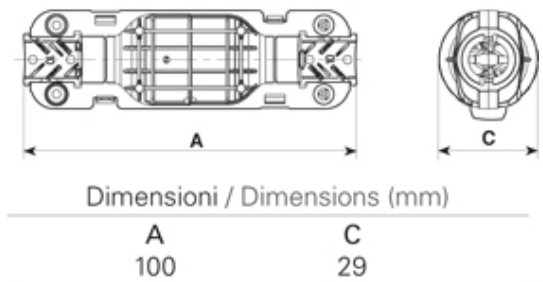

5650/20//221

Paguro gel connector junction box black, 2 cable entry 6.5-12mm cable with 2 pole terminal block

SPECIFICATION

Cable Entries	2
Number of Poles	2
Terminal Type	Screw - wp
Colour	Black
IP Rating	68
Max Conductor Size (Sq mm)	1.5
Max Current (A)	16
Max Voltage (V)	250
Minimum Temp Rating °C	-30
Maximum Temp Rating °C	130
Minimum Cable Diameter (mm)	6.5
Maximum Cable Diameter (mm)	12
Depth (mm)	29
Fixing System	Cable
Gel Material	Sealing bi-component syliconic gel
Length (mm)	10
Width (mm)	29