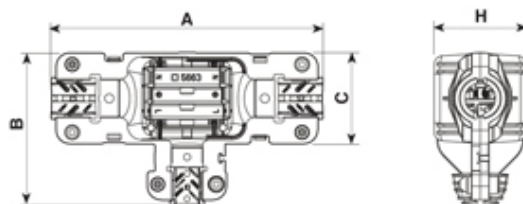

Gel Filled

Range: Weatherproof/Waterproof Connectors

Order Code: CGL-T3A-O03 (5663/3///221)

Dimensioni / Dimensions (mm)

A	B	C	H
120	67	37	40

Max volume interno disponibile ~ 27,12cm³

Max internal room available ~ 27.12cm³

DESCRIPTION

3 way Paguro gel connector junction box black, 3 cable entry 6.5-12mm cable with 3 pole terminal block

WEATHERPROOF/WATERPROOF CONNECTORS FEATURES

- Patented memory Gel
- Can be rewired without renewal of internal Gel
- IP68 Protection as standard
- Supplied complete with connector
- Ideal for external connection applications
- The products can be buried without moisture ingress problems
- Up to 16 Amp current capability, depending on product

Features may vary by product throughout the range.

Subject to technical modification without notice.

Typographical and other errors do not justify claim for damages.

SPECIFICATION

Colour	Black
Length (mm)	120
Width (mm)	40
Depth (mm)	67
Cable Entries	3
Max Voltage (V)	250
Number of Poles	3
Max Conductor Size (Sq mm)	1.5
Minimum Cable Diameter (mm)	6.5
Maximum Cable Diameter (mm)	12
IP Rating	68
Fixing System	Cable
Gel Material	Sealing bi-component syliconic gel
Terminal Type	Screw - wp