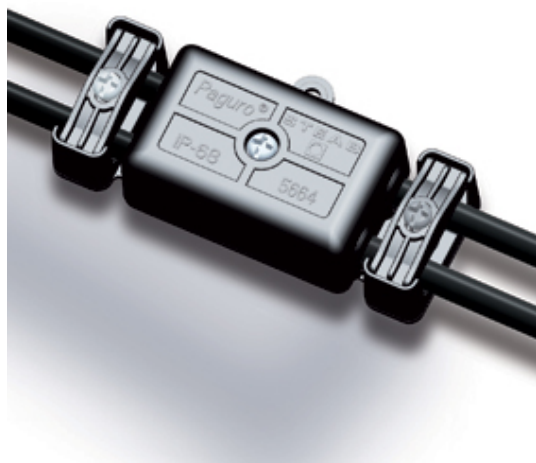

Gel Filled

Range: Weatherproof/Waterproof Connectors

Order Code: 5664/IIIIII/221

DESCRIPTION

Paguro gel connector junction box black, 4 cable entry 6-7.5mm cable with 4 pole terminal block

WEATHERPROOF/WATERPROOF CONNECTORS FEATURES

- Patented memory Gel
- Can be rewired without renewal of internal Gel
- IP68 Protection as standard
- Supplied complete with connector
- Ideal for external connection applications
- The products can be buried without moisture ingress problems
- Up to 16 Amp current capability, depending on product

Features may vary by product throughout the range.

Subject to technical modification without notice.

Typographical and other errors do not justify claim for damages.

SPECIFICATION

Colour	Black
Length (mm)	80
Width (mm)	30.5
Depth (mm)	19.5
Cable Entries	4
Max Current (A)	6
Max Voltage (V)	250
Number of Poles	4
Max Conductor Size (Sq mm)	1
Minimum Cable Diameter (mm)	4.5
Maximum Cable Diameter (mm)	7.5
IP Rating	68
Fixing System	Cable
Gel Material	Sealing bi-component syliconic gel
Terminal Type	Screw - wp