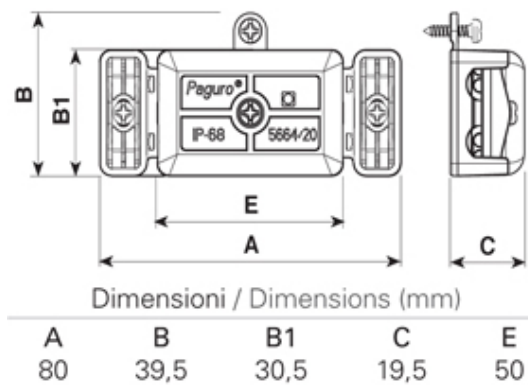

Gel Filled

Range: Weatherproof/Waterproof Connectors

Order Code: 5664/IIIIII/221

DESCRIPTION

Paguro gel connector junction box black, 4 cable entry 6-7.5mm cable with 4 pole terminal block

WEATHERPROOF/WATERPROOF CONNECTORS FEATURES

- Patented memory Gel
- Can be rewired without renewal of internal Gel
- IP68 Protection as standard
- Supplied complete with connector
- Ideal for external connection applications
- The products can be buried without moisture ingress problems
- Up to 16 Amp current capability, depending on product

Features may vary by product throughout the range.

Subject to technical modification without notice.

Typographical and other errors do not justify claim for damages.

SPECIFICATION

Colour	Black
Length (mm)	80
Width (mm)	30.5
Depth (mm)	19.5
Cable Entries	4
Max Current (A)	6
Max Voltage (V)	250
Number of Poles	4
Max Conductor Size (Sq mm)	1
Minimum Cable Diameter (mm)	4.5
Maximum Cable Diameter (mm)	7.5
IP Rating	68
Fixing System	Cable
Gel Material	Sealing bi-component syliconic gel
Terminal Type	Screw - wp