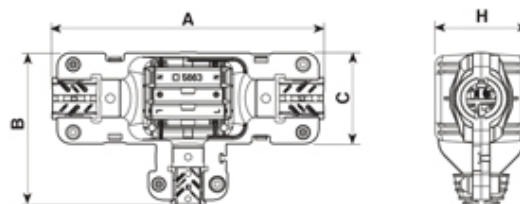

Gel Filled

Range: Weatherproof/Waterproof Connectors

Order Code: 5663/////221

Dimensioni / Dimensions (mm)

A	B	C	H
120	67	37	40

Max volume interno disponibile ~ 27,12cm³

Max internal room available ~ 27.12cm³

DESCRIPTION

3 way Paguro gel connector junction box black, 3 cable entry 7.5-16mm with 3 pole terminal block

WEATHERPROOF/WATERPROOF CONNECTORS FEATURES

- Patented memory Gel
- Can be rewired without renewal of internal Gel
- IP68 Protection as standard
- Supplied complete with connector
- Ideal for external connection applications
- The products can be buried without moisture ingress problems
- Up to 16 Amp current capability, depending on product

Features may vary by product throughout the range.

Subject to technical modification without notice.

Typographical and other errors do not justify claim for damages.

SPECIFICATION

Colour	Black
Length (mm)	120
Width (mm)	40
Depth (mm)	67
Cable Entries	3
Max Current (A)	16
Max Voltage (V)	450 (Approval pending)
Number of Poles	3
Max Conductor Size (Sq mm)	2.5
Minimum Cable Diameter (mm)	7.5
Maximum Cable Diameter (mm)	16
IP Rating	68
Min Temperature Rating °C	-30
Max Temperature Rating °C	130
Body Material	Nylon PA66-RV
Fixing System	Screw
Gel Material	Sealing bi-component syliconic gel
Terminal Type	Screw - wp