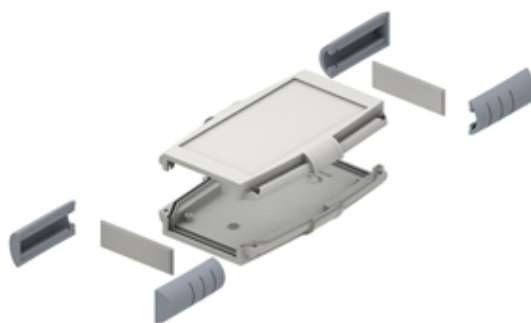

Accessories

Range: Enclosures

Order Code: 33133225

DESCRIPTION

Blue corner section

*Subject to technical modification without notice.
Typographical and other errors do not justify claim for damages.*

SPECIFICATION

Enclosure Material	Polypropylene covered with TPE non-slip material
Colour	Blue
Min Temperature Rating °C	0
Max Temperature Rating °C	85
Comments	Supplied in packs of 4 pcs. Suitable for Enclosure products 33133301, 33133302, 33133303, 33133304, 33133305, 33133306, 33133311, 33133312, 33133313, 33133314, 33133315 & 33133316