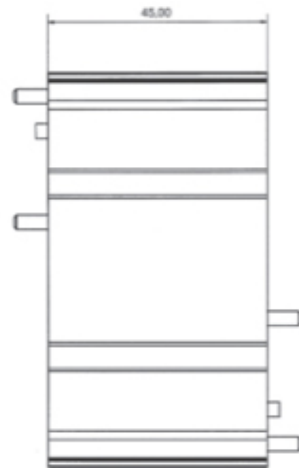

DIME-M-FS-5000

DIN Rail 72mm Supports - Foot Element

SPECIFICATION