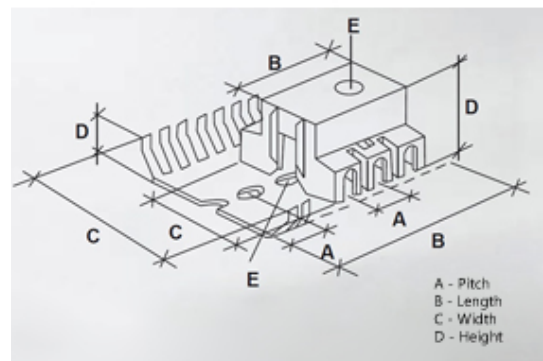

Accessories

Range: Emech Terminals/Accessories

Order Code: HY4511202

DESCRIPTION

Cover for HY432 and HY433

Subject to technical modification without notice.

Typographical and other errors do not justify claim for damages.

SPECIFICATION

Number of Poles	2
Body Material	PLP V2
Height (mm)	19
Width (mm)	31.8
Length (mm)	22