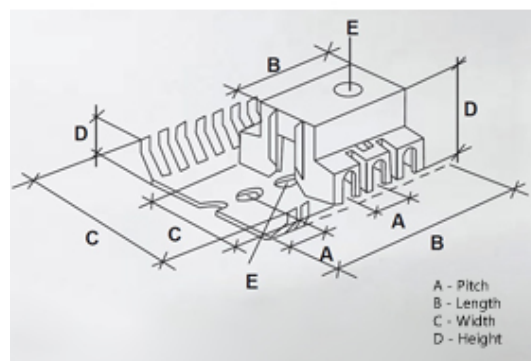

Accessories

Range: Emech Terminals/Accessories

Order Code: HY4511202

DESCRIPTION

Cover for HY432 and HY433

Subject to technical modification without notice.

Typographical and other errors do not justify claim for damages.

SPECIFICATION

Number of Poles	2
Body Material	PLP V2
Height (mm)	19
Width (mm)	31.8
Length (mm)	22