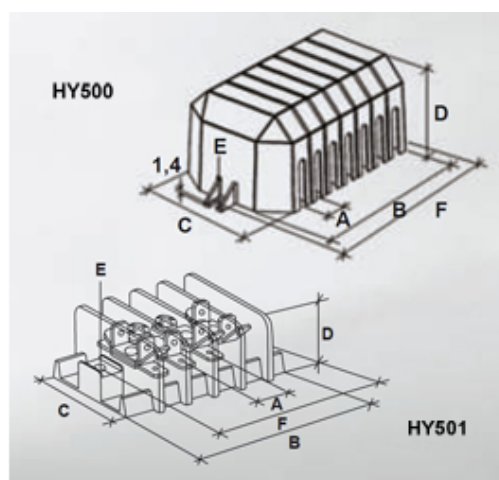

## Range: Emech Terminals/Accessories

Order Code: HY500/2 cover

### DESCRIPTION

2 pole grey polyamide cover 11mm pitch

*Subject to technical modification without notice.*

*Typographical and other errors do not justify claim for damages.*

## SPECIFICATION

Number of Poles	2
Body Material	Polyamide
Colour	Grey
UL94 Rating	UL94V1
Glow Wire Resistance Test Temp	GWT750Å°C in 2 sec (EN60695-2-11)
Pitch (mm)	11
Height (mm)	45
Width (mm)	63
Length (mm)	45