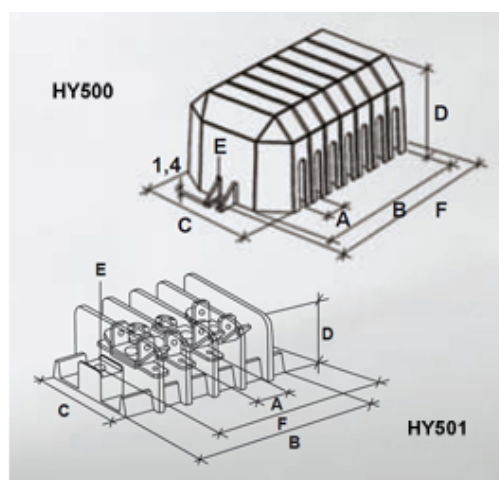

## Range: Emech Terminals/Accessories

Order Code: HY500/4 cover

### DESCRIPTION

4 pole grey polyamide cover 11mm pitch

*Subject to technical modification without notice.*

*Typographical and other errors do not justify claim for damages.*

## SPECIFICATION

Number of Poles	4
Body Material	Polyamide
Colour	Grey
UL94 Rating	UL94V1
Glow Wire Resistance Test Temp	GWT750Å°C in 2 sec (EN60695-2-11)
Pitch (mm)	11
Height (mm)	45
Width (mm)	63
Length (mm)	67