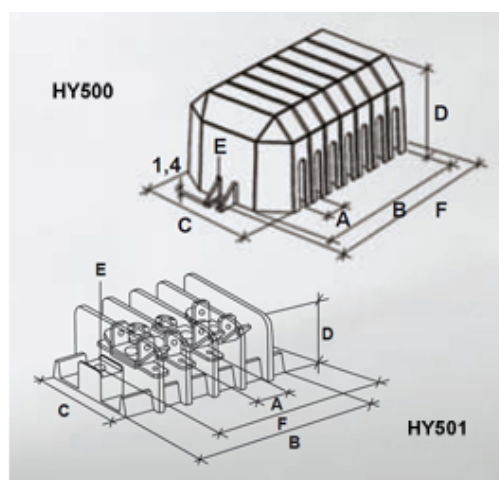

Accessories

Range: Emech Terminals/Accessories

Part Number: HY500/6 cover

DESCRIPTION

6 pole grey polyamide cover 11mm pitch

Subject to technical modification without notice.

Typographical and other errors do not justify claim for damages.

SPECIFICATION

Number of Poles	6
Body Material	Polyamide
Colour	Grey
UL94 Rating	UL94V1
Glow Wire Resistance Test Temp	GWT750°C in 2 sec (EN60695-2-11)
Pitch (mm)	11
Height (mm)	45
Width (mm)	63
Length (mm)	89