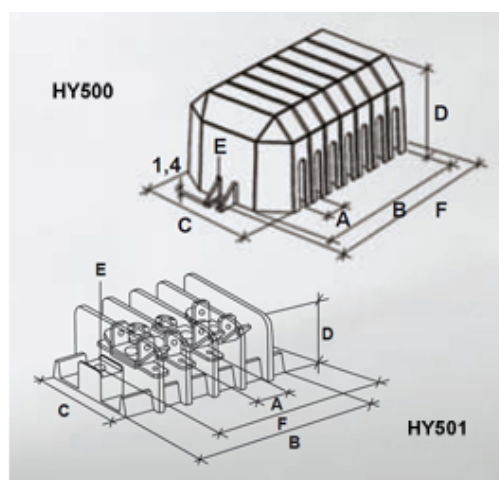

Accessories

Range: Emech Terminals/Accessories

Order Code: HY500/6 cover

DESCRIPTION

6 pole grey polyamide cover 11mm pitch

Subject to technical modification without notice.

Typographical and other errors do not justify claim for damages.

SPECIFICATION

Number of Poles	6
Body Material	Polyamide
Colour	Grey
UL94 Rating	UL94V1
Glow Wire Resistance Test Temp	GWT750Å°C in 2 sec (EN60695-2-11)
Pitch (mm)	11
Height (mm)	45
Width (mm)	63
Length (mm)	89