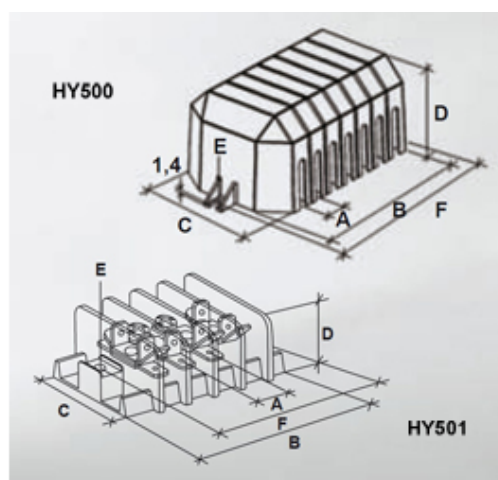

## Range: Emech Terminals/Accessories

Part Number: HY500/7 cover

### DESCRIPTION

7 pole grey polyamide cover 11mm pitch

*Subject to technical modification without notice.*

*Typographical and other errors do not justify claim for damages.*

## SPECIFICATION

Number of Poles	7
Body Material	Polyamide
Colour	Grey
UL94 Rating	UL94V1
Glow Wire Resistance Test Temp	GWT750°C in 2 sec (EN60695-2-11)
Pitch (mm)	11
Height (mm)	45
Width (mm)	63
Length (mm)	100