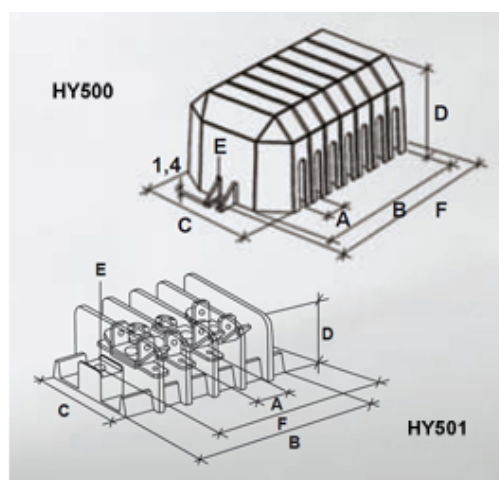

Accessories

Range: Emech Terminals/Accessories

Part Number: HY500/8 cover

DESCRIPTION

8 pole grey polyamide cover 11mm pitch

Subject to technical modification without notice.

Typographical and other errors do not justify claim for damages.

SPECIFICATION

Number of Poles	8
Body Material	Polyamide
Colour	Grey
UL94 Rating	UL94V1
Glow Wire Resistance Test Temp	GWT750°C in 2 sec (EN60695-2-11)
Pitch (mm)	11
Height (mm)	45
Width (mm)	63
Length (mm)	111