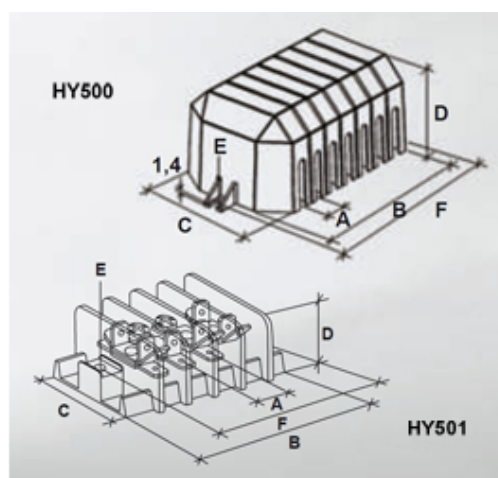

## Range: Emech Terminals/Accessories

Part Number: HY500/9 cover

### DESCRIPTION

9 pole grey polyamide cover 11mm pitch

*Subject to technical modification without notice.*

*Typographical and other errors do not justify claim for damages.*

## SPECIFICATION

Number of Poles	9
Body Material	Polyamide
Colour	Grey
UL94 Rating	UL94V1
Glow Wire Resistance Test Temp	GWT750°C in 2 sec (EN60695-2-11)
Pitch (mm)	11
Height (mm)	45
Width (mm)	63
Length (mm)	122