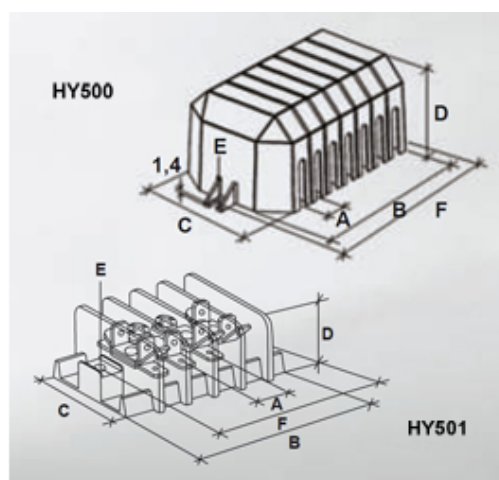

Accessories

Range: Emech Terminals/Accessories

Order Code: HY500/11 cover

DESCRIPTION

11 pole grey polyamide cover 11mm pitch

Subject to technical modification without notice.

Typographical and other errors do not justify claim for damages.

SPECIFICATION

Number of Poles	11
Body Material	Polyamide
Colour	Grey
UL94 Rating	UL94V1
Glow Wire Resistance Test Temp	GWT750Å°C in 2 sec (EN60695-2-11)
Pitch (mm)	11
Height (mm)	45
Width (mm)	63
Length (mm)	144