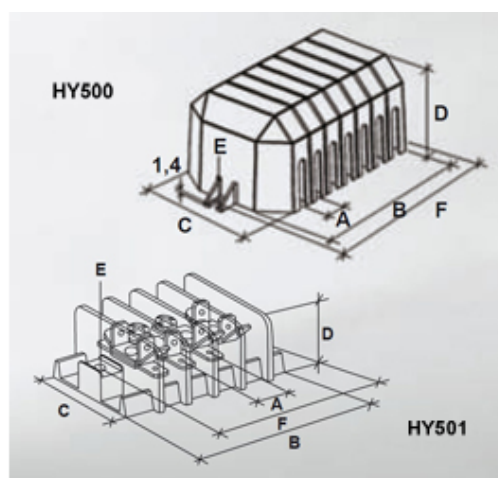

Accessories

Range: Emech Terminals/Accessories

Part Number: HY500/12 cover

DESCRIPTION

12 pole grey polyamide cover 11mm pitch

Subject to technical modification without notice.

Typographical and other errors do not justify claim for damages.

SPECIFICATION

Number of Poles	12
Body Material	Polyamide
Colour	Grey
UL94 Rating	UL94V1
Glow Wire Resistance Test Temp	GWT750°C in 2 sec (EN60695-2-11)
Pitch (mm)	11
Height (mm)	45
Width (mm)	63
Length (mm)	155