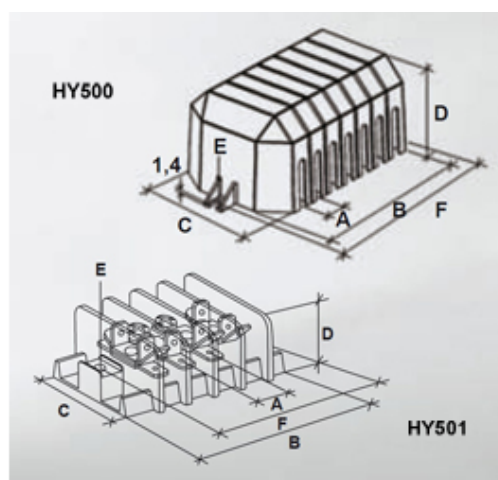

## Range: Emech Terminals/Accessories

Order Code: HY500/16 cover

### DESCRIPTION

16 pole grey polyamide cover 11mm pitch

*Subject to technical modification without notice.*

*Typographical and other errors do not justify claim for damages.*

## SPECIFICATION

Number of Poles	16
Body Material	Polyamide
Colour	Grey
UL94 Rating	UL94V1
Glow Wire Resistance Test Temp	GWT750Å°C in 2 sec (EN60695-2-11)
Pitch (mm)	11
Height (mm)	45
Width (mm)	63
Length (mm)	199