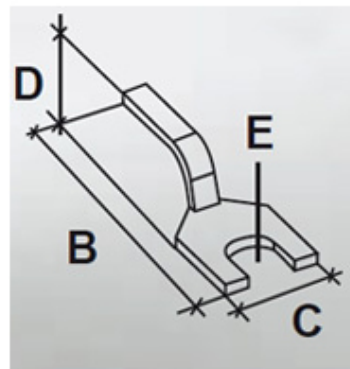

Accessories

Range: Emech Terminals/Accessories

Order Code: HY5092031

B - Length
C - Width
D - Height

DESCRIPTION

Earth Contact for HY431, HY432, HY433, HY434, HY200 and HY232

Subject to technical modification without notice.

Typographical and other errors do not justify claim for damages.

SPECIFICATION

Body Material	OT 67
Height (mm)	5
Width (mm)	8.2
Length (mm)	25