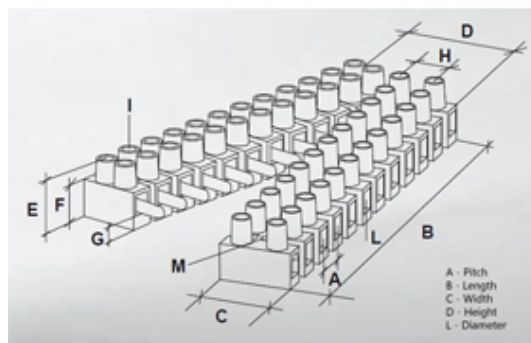

Plugs and Sockets

Range: Emech Terminals/Accessories

Order Code: HY431/3 NYSPF

DESCRIPTION

3 pole natural polyamide PA6.6 female plug and socket terminal block 8mm pitch 24a 450v

Subject to technical modification without notice.

Typographical and other errors do not justify claim for damages.

SPECIFICATION

Number of Poles	3
Body Material	Polyamide PA6.6
Colour	Natural
UL94 Rating	UL94V2
Min Conductor Size (Sq mm)	2.5
Max Current (A)	24
Max Voltage (V)	450
Working Temperature	T125
Pitch (mm)	8
Height (mm)	15
Width (mm)	16.3
Length (mm)	23.2
Diameter (mm)	2.8
Flammability Rating	UL94V2 and GWIT775Å°C
Comments	Female
Terminal Screw Material	White zinc plated steel