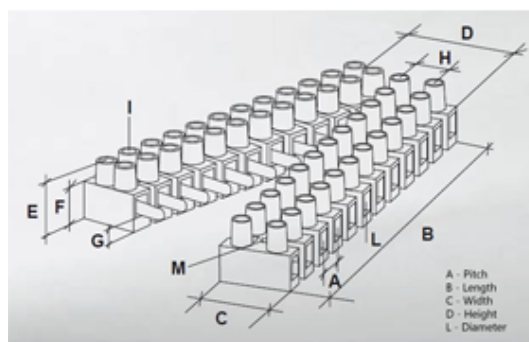

Plugs and Sockets

Range: Emech Terminals/Accessories

Order Code: CTS-PGA-S08-S12 (HY431/12 NYSP)

DESCRIPTION

12 pole natural polyamide PA6.6 male and female plug and socket terminal block 8mm pitch 24a 450v

Subject to technical modification without notice.

Typographical and other errors do not justify claim for damages.

SPECIFICATION

Number of Poles	12
Body Material	Polyamide PA6.6
Colour	Natural
UL94 Rating	UL94V2
Min Conductor Size (Sq mm)	2.5
Max Current (A)	24
Max Voltage (V)	450
Working Temperature	T110
Pitch (mm)	8
Height (mm)	15
Width (mm)	16.3
Length (mm)	95.2
Diameter (mm)	2.8
Flammability Rating	UL94V2 and GWIT775Å°C
Comments	Male and Female
Terminal Screw Material	White zinc plated steel