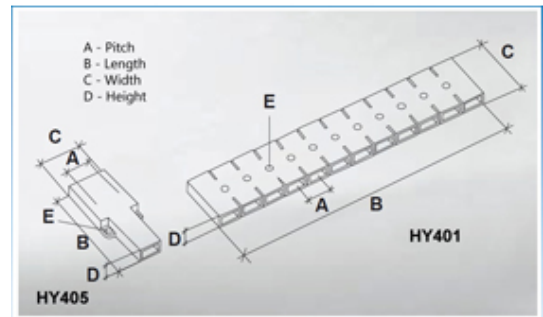

### DESCRIPTION

1 pole transparent PVC tab to tab terminal block 8.3mm pitch

*Subject to technical modification without notice.*

*Typographical and other errors do not justify claim for damages.*

## SPECIFICATION

Number of Poles	1
Tab Size (mm)	2.8x0.8
Terminal Material	Copper and nickel plated steel
Body Material	PVC
Colour	Transparent
UL94 Rating	UL94V0
Pitch (mm)	8.3
Height (mm)	6
Width (mm)	20
Length (mm)	9.7