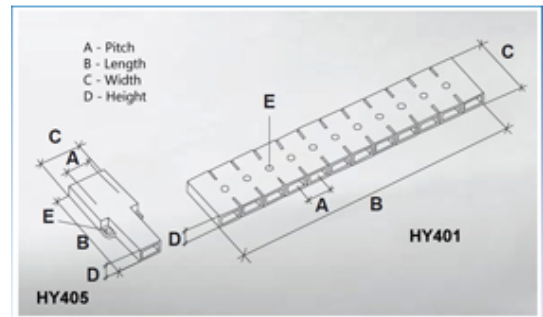

Tab to Tab Terminal Blocks

Range: Emech Terminals/Accessories

Order Code: HY400/2 05

DESCRIPTION

2 pole transparent PVC tab to tab terminal block 8.3mm pitch

Subject to technical modification without notice.

Typographical and other errors do not justify claim for damages.

SPECIFICATION

Number of Poles	2
Tab Size (mm)	2.8x0.5
Terminal Material	Copper and nickel plated steel
Body Material	PVC
Colour	Transparent
UL94 Rating	UL94V0
Pitch (mm)	8.3
Height (mm)	6
Width (mm)	20
Length (mm)	18