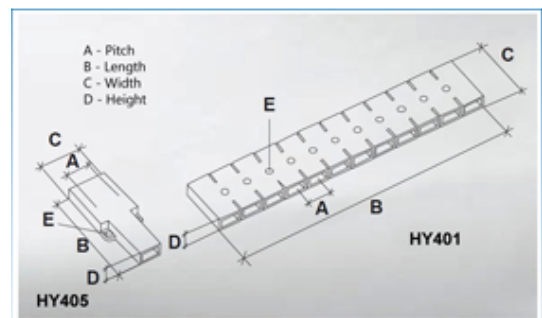

### DESCRIPTION

2 pole transparent PVC tab to tab terminal block 8.3mm pitch

*Subject to technical modification without notice.*

*Typographical and other errors do not justify claim for damages.*

## SPECIFICATION

Number of Poles	2
Tab Size (mm)	2.8x0.5
Terminal Material	Copper and nickel plated steel
Body Material	PVC
Colour	Transparent
UL94 Rating	UL94V0
Pitch (mm)	8.3
Height (mm)	6
Width (mm)	20
Length (mm)	18