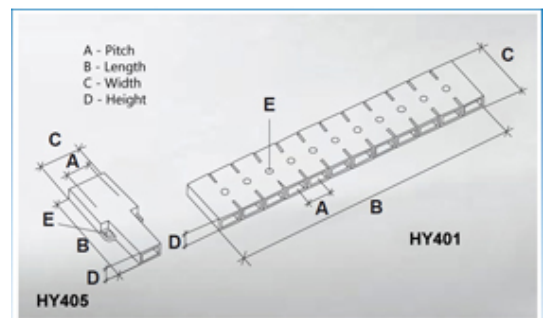

Tab to Tab Terminal Blocks

Range: Emech Terminals/Accessories

Order Code: HY400/2 08

DESCRIPTION

2 pole transparent PVC tab to tab terminal block 8.3mm pitch

Subject to technical modification without notice.

Typographical and other errors do not justify claim for damages.

SPECIFICATION

Number of Poles	2
Tab Size (mm)	2.8x0.8
Terminal Material	Copper and nickel plated steel
Body Material	PVC
Colour	Transparent
UL94 Rating	UL94V0
Pitch (mm)	8.3
Height (mm)	6
Width (mm)	20
Length (mm)	18