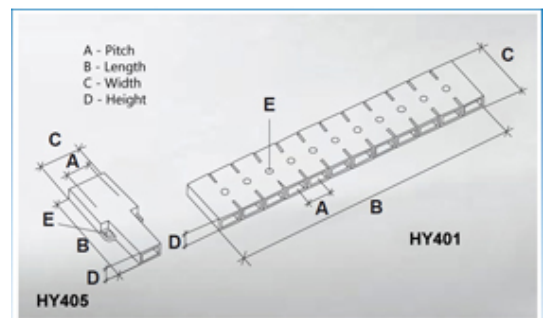

### DESCRIPTION

6 pole transparent PVC tab to tab terminal block 8.3mm pitch

*Subject to technical modification without notice.*

*Typographical and other errors do not justify claim for damages.*

## SPECIFICATION

Number of Poles	6
Tab Size (mm)	2.8x0.8
Terminal Material	Copper and nickel plated steel
Body Material	PVC
Colour	Transparent
UL94 Rating	UL94V0
Pitch (mm)	8.3
Height (mm)	6
Width (mm)	20
Length (mm)	51.2