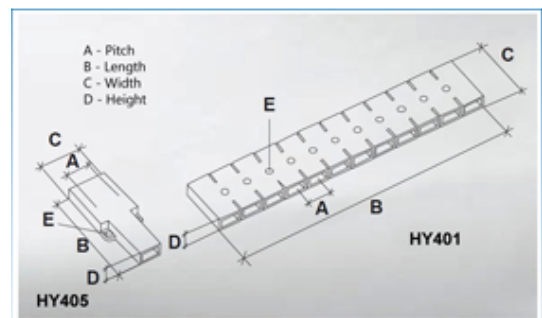

Tab to Tab Terminal Blocks

Range: Emech Terminals/Accessories

Part Number: HY400/8 05

DESCRIPTION

8 pole transparent PVC tab to tab terminal block 8.3mm pitch

Subject to technical modification without notice.

Typographical and other errors do not justify claim for damages.

SPECIFICATION

Number of Poles	8
Tab Size (mm)	2.8x0.5
Terminal Material	Copper and nickel plated steel
Body Material	PVC
Colour	Transparent
UL94 Rating	UL94V0
Pitch (mm)	8.3
Height (mm)	6
Width (mm)	20
Length (mm)	67.8