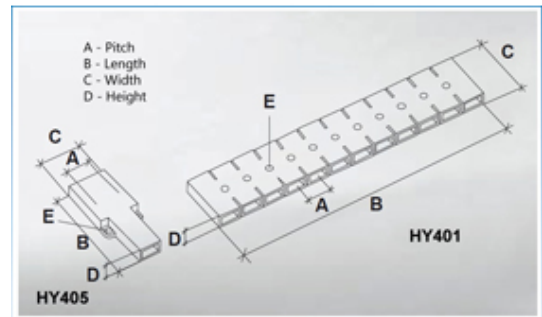

Tab to Tab Terminal Blocks

Range: Emech Terminals/Accessories

Order Code: HY400/8 05

DESCRIPTION

8 pole transparent PVC tab to tab terminal block 8.3mm pitch

Subject to technical modification without notice.

Typographical and other errors do not justify claim for damages.

SPECIFICATION

Number of Poles	8
Tab Size (mm)	2.8x0.5
Terminal Material	Copper and nickel plated steel
Body Material	PVC
Colour	Transparent
UL94 Rating	UL94V0
Pitch (mm)	8.3
Height (mm)	6
Width (mm)	20
Length (mm)	67.8