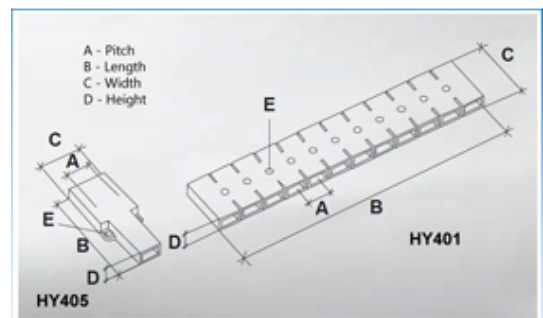

Tab to Tab Terminal Blocks

Range: Emech Terminals/Accessories

Part Number: HY400/8 08

DESCRIPTION

8 pole transparent PVC tab to tab terminal block 8.3mm pitch

Subject to technical modification without notice.

Typographical and other errors do not justify claim for damages.

SPECIFICATION

Number of Poles	8
Tab Size (mm)	2.8x0.8
Terminal Material	Copper and nickel plated steel
Body Material	PVC
Colour	Transparent
UL94 Rating	UL94V0
Pitch (mm)	8.3
Height (mm)	6
Width (mm)	20
Length (mm)	67.8