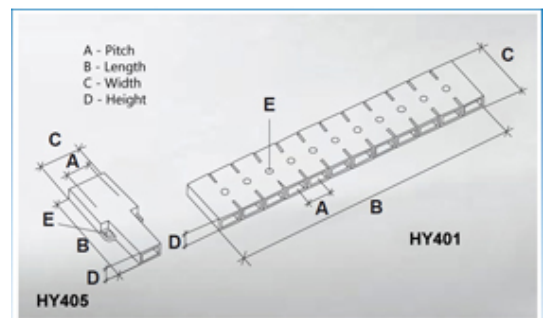

### DESCRIPTION

8 pole transparent PVC tab to tab terminal block 8.3mm pitch

*Subject to technical modification without notice.*

*Typographical and other errors do not justify claim for damages.*

## SPECIFICATION

Number of Poles	8
Tab Size (mm)	2.8x0.8
Terminal Material	Copper and nickel plated steel
Body Material	PVC
Colour	Transparent
UL94 Rating	UL94V0
Pitch (mm)	8.3
Height (mm)	6
Width (mm)	20
Length (mm)	67.8