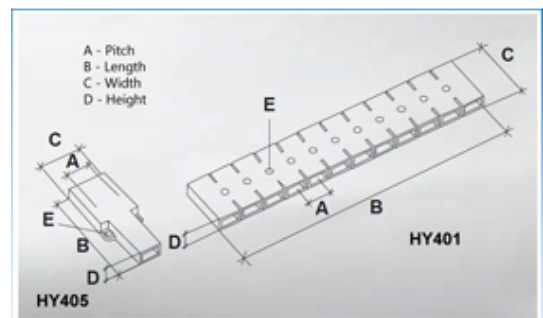

Tab to Tab Terminal Blocks

Range: Emech Terminals/Accessories

Part Number: HY400/9 08

DESCRIPTION

9 pole transparent PVC tab to tab terminal block 8.3mm pitch

Subject to technical modification without notice.

Typographical and other errors do not justify claim for damages.

SPECIFICATION

Number of Poles	9
Tab Size (mm)	2.8x0.8
Terminal Material	Copper and nickel plated steel
Body Material	PVC
Colour	Transparent
UL94 Rating	UL94V0
Pitch (mm)	8.3
Height (mm)	6
Width (mm)	20
Length (mm)	76.1