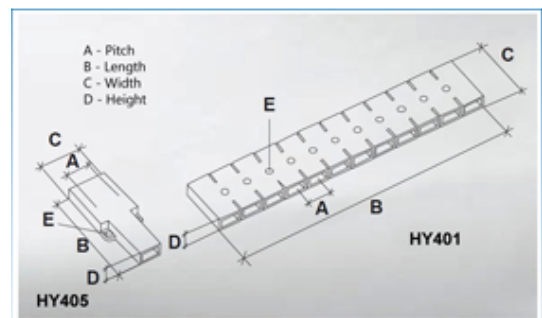

Tab to Tab Terminal Blocks

Range: Emech Terminals/Accessories

Order Code: HY400/11 05

DESCRIPTION

11 pole transparent PVC tab to tab terminal block 8.3mm pitch

Subject to technical modification without notice.

Typographical and other errors do not justify claim for damages.

SPECIFICATION

Number of Poles	11
Tab Size (mm)	2.8x0.5
Terminal Material	Copper and nickel plated steel
Body Material	PVC
Colour	Transparent
UL94 Rating	UL94V0
Pitch (mm)	8.3
Height (mm)	6
Width (mm)	20
Length (mm)	92.7