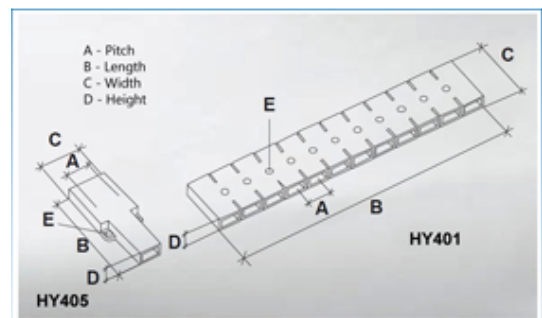

### DESCRIPTION

11 pole transparent PVC tab to tab terminal block 8.3mm pitch

*Subject to technical modification without notice.*

*Typographical and other errors do not justify claim for damages.*

## SPECIFICATION

Number of Poles	11
Tab Size (mm)	2.8x0.8
Terminal Material	Copper and nickel plated steel
Body Material	PVC
Colour	Transparent
UL94 Rating	UL94V0
Pitch (mm)	8.3
Height (mm)	6
Width (mm)	20
Length (mm)	92.7