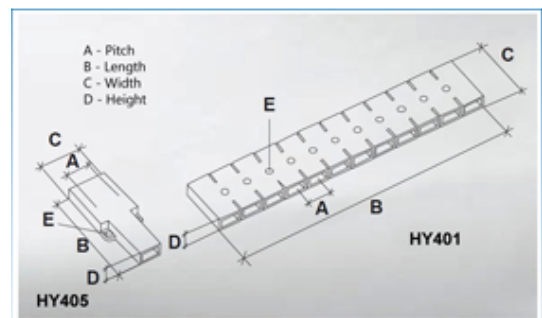

Tab to Tab Terminal Blocks

Range: Emech Terminals/Accessories

Order Code: HY400/12 05

DESCRIPTION

12 pole transparent PVC tab to tab terminal block 8.3mm pitch

Subject to technical modification without notice.

Typographical and other errors do not justify claim for damages.

SPECIFICATION

Number of Poles	12
Tab Size (mm)	2.8x0.5
Terminal Material	Copper and nickel plated steel
Body Material	PVC
Colour	Transparent
UL94 Rating	UL94V0
Pitch (mm)	8.3
Height (mm)	6
Width (mm)	20
Length (mm)	101