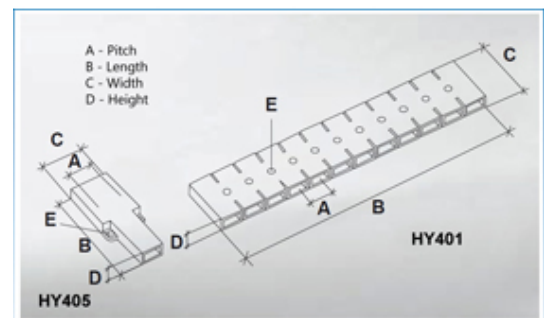

Tab to Tab Terminal Blocks

Range: Emech Terminals/Accessories

Part Number: HY401/2 L

DESCRIPTION

2 pole transparent Nylon tab to tab terminal block 23mm pitch

Subject to technical modification without notice.

Typographical and other errors do not justify claim for damages.

SPECIFICATION

Number of Poles	2
Tab Size (mm)	6.35x0.8
Terminal Material	Copper and nickel plated steel
Body Material	Nylon
Colour	Transparent
UL94 Rating	UL94V0
Pitch (mm)	23
Height (mm)	7.5
Width (mm)	50
Length (mm)	-93