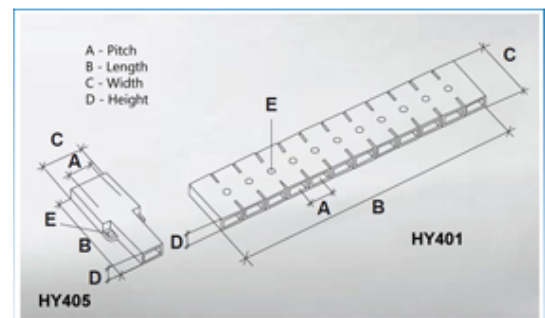

### DESCRIPTION

6 pole transparent Nylon tab to tab terminal block 23mm pitch

*Subject to technical modification without notice.*

*Typographical and other errors do not justify claim for damages.*

## SPECIFICATION

Number of Poles	6
Tab Size (mm)	6.35x0.8
Terminal Material	Copper and nickel plated steel
Body Material	Nylon
Colour	Transparent
UL94 Rating	UL94V0
Pitch (mm)	23
Height (mm)	7.5
Width (mm)	50
Length (mm)	-1