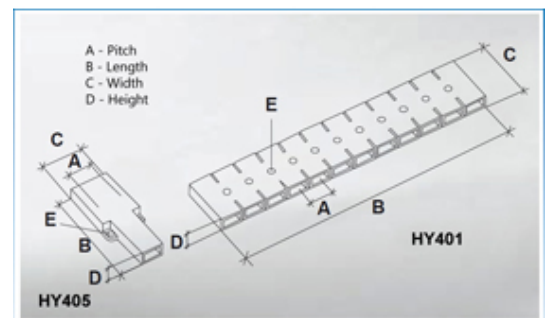

Tab to Tab Terminal Blocks

Range: Emech Terminals/Accessories

Order Code: HY401/7 L

DESCRIPTION

7 pole transparent Nylon tab to tab terminal block 23mm pitch

Subject to technical modification without notice.

Typographical and other errors do not justify claim for damages.

SPECIFICATION

Number of Poles	7
Tab Size (mm)	6.35x0.8
Terminal Material	Copper and nickel plated steel
Body Material	Nylon
Colour	Transparent
UL94 Rating	UL94V0
Pitch (mm)	23
Height (mm)	7.5
Width (mm)	50
Length (mm)	22