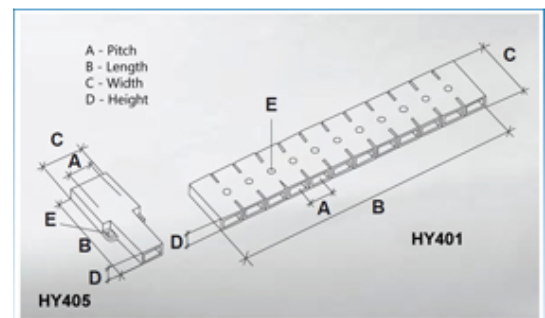

Tab to Tab Terminal Blocks

Range: Emech Terminals/Accessories

Order Code: HY401/11 L

DESCRIPTION

11 pole transparent Nylon tab to tab terminal block 23mm pitch

Subject to technical modification without notice.

Typographical and other errors do not justify claim for damages.

SPECIFICATION

Number of Poles	11
Tab Size (mm)	6.35x0.8
Terminal Material	Copper and nickel plated steel
Body Material	Nylon
Colour	Transparent
UL94 Rating	UL94V0
Pitch (mm)	23
Height (mm)	7.5
Width (mm)	50
Length (mm)	114