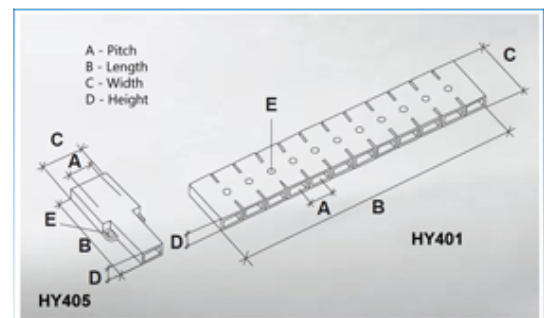

### DESCRIPTION

11 pole transparent Nylon tab to tab terminal block 23mm pitch

*Subject to technical modification without notice.*

*Typographical and other errors do not justify claim for damages.*

## SPECIFICATION

<b>Number of Poles</b>	11
<b>Tab Size (mm)</b>	6.35x0.8
<b>Terminal Material</b>	Copper and nickel plated steel
<b>Body Material</b>	Nylon
<b>Colour</b>	Transparent
<b>UL94 Rating</b>	UL94V0
<b>Pitch (mm)</b>	23
<b>Height (mm)</b>	7.5
<b>Width (mm)</b>	50
<b>Length (mm)</b>	114