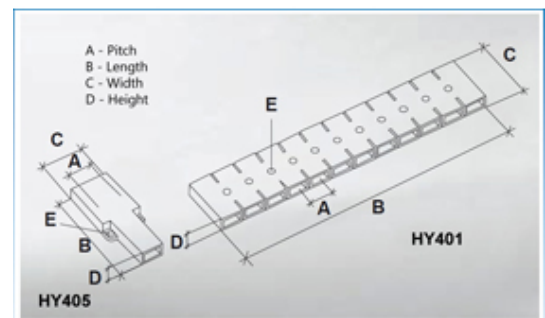

Tab to Tab Terminal Blocks

Range: Emech Terminals/Accessories

Order Code: HY401/12 L

DESCRIPTION

12 pole transparent Nylon tab to tab terminal block 23mm pitch

Subject to technical modification without notice.

Typographical and other errors do not justify claim for damages.

SPECIFICATION

Number of Poles	12
Tab Size (mm)	6.35x0.8
Terminal Material	Copper and nickel plated steel
Body Material	Nylon
Colour	Transparent
UL94 Rating	UL94V0
Pitch (mm)	23
Height (mm)	7.5
Width (mm)	50
Length (mm)	137