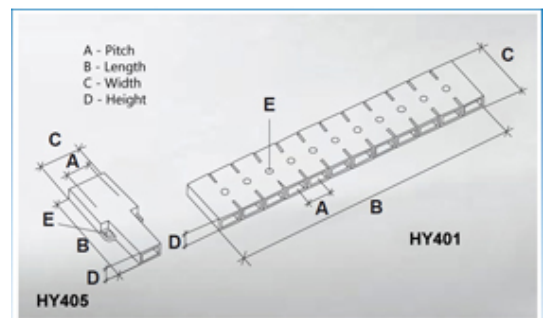

Tab to Tab Terminal Blocks

Range: Emech Terminals/Accessories

Order Code: HY404/2

DESCRIPTION

2 pole transparent PVC tab to tab terminal block 12.5mm pitch

Subject to technical modification without notice.

Typographical and other errors do not justify claim for damages.

SPECIFICATION

Number of Poles	2
Tab Size (mm)	6.35x0.8
Terminal Material	Copper and nickel plated steel
Body Material	PVC
Colour	Transparent
UL94 Rating	UL94V0
Pitch (mm)	12.5
Height (mm)	7.5
Width (mm)	50
Length (mm)	24