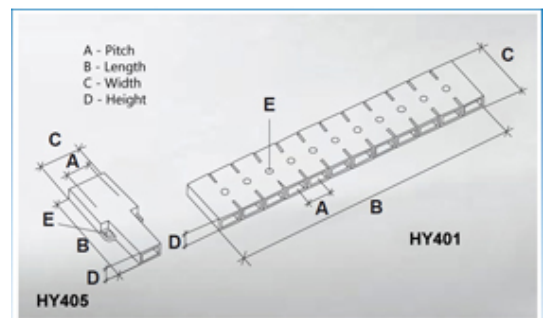

### DESCRIPTION

3 pole transparent PVC tab to tab terminal block 12.5mm pitch

*Subject to technical modification without notice.*

*Typographical and other errors do not justify claim for damages.*

## SPECIFICATION

Number of Poles	3
Tab Size (mm)	6.35x0.8
Terminal Material	Copper and nickel plated steel
Body Material	PVC
Colour	Transparent
UL94 Rating	UL94V0
Pitch (mm)	12.5
Height (mm)	7.5
Width (mm)	50
Length (mm)	36.5