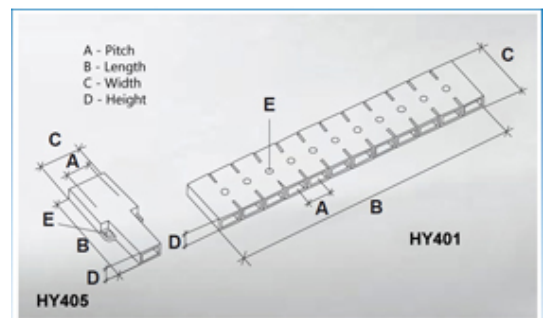

Tab to Tab Terminal Blocks

Range: Emech Terminals/Accessories

Order Code: HY404/11

DESCRIPTION

11 pole transparent PVC tab to tab terminal block 12.5mm pitch

Subject to technical modification without notice.

Typographical and other errors do not justify claim for damages.

SPECIFICATION

Number of Poles	11
Tab Size (mm)	6.35x0.8
Terminal Material	Copper and nickel plated steel
Body Material	PVC
Colour	Transparent
UL94 Rating	UL94V0
Pitch (mm)	12.5
Height (mm)	7.5
Width (mm)	50
Length (mm)	136.5