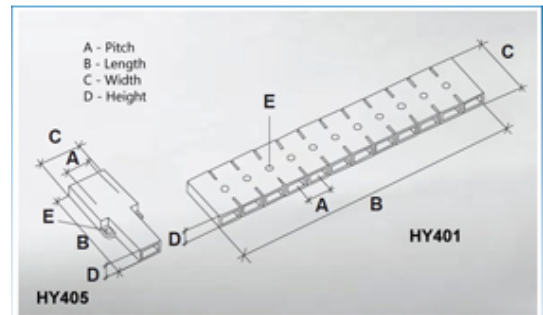

Tab to Tab Terminal Blocks

Range: Emech Terminals/Accessories

Order Code: HY404/12

DESCRIPTION

12 pole transparent PVC tab to tab terminal block 12.5mm pitch

Subject to technical modification without notice.

Typographical and other errors do not justify claim for damages.

SPECIFICATION

Number of Poles	12
Tab Size (mm)	6.35x0.8
Terminal Material	Copper and nickel plated steel
Body Material	PVC
Colour	Transparent
UL94 Rating	UL94V0
Pitch (mm)	12.5
Height (mm)	7.5
Width (mm)	50
Length (mm)	149