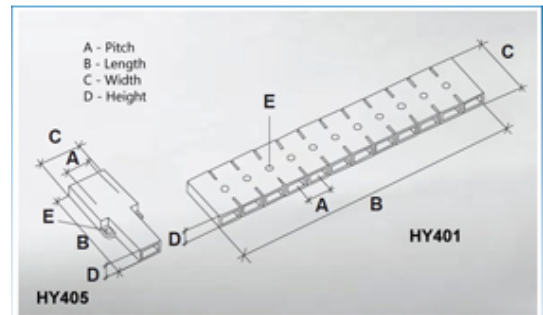

Tab to Tab Terminal Blocks

Range: Emech Terminals/Accessories

Order Code: HY405

DESCRIPTION

Transparent PVC tab to tab terminal block 9mm pitch

Subject to technical modification without notice.

Typographical and other errors do not justify claim for damages.

SPECIFICATION

| | |
|-------------------|--------------------------------|
| Tab Size (mm) | 6.35x0.8 |
| Terminal Material | Copper and nickel plated steel |
| Body Material | PVC |
| Colour | Transparent |
| UL94 Rating | UL94V0 |
| Pitch (mm) | 9 |
| Height (mm) | 8.5 |
| Width (mm) | 21 |
| Length (mm) | 48.5 |