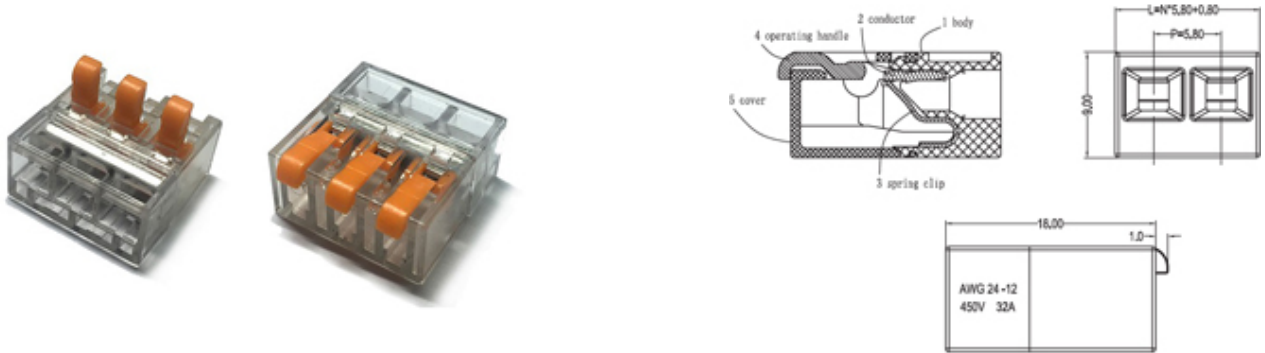

HYKL-03

1 Pole 3 Way Kwik Lever connector with lever-spring clamp action for junction boxes

SPECIFICATION

Number of Poles	1 Pole 3 Way
Colour	Transparent with Orange Levers
Max Conductor Size (Sq mm)	4
Min Conductor Size AWG	24
Max Conductor Size AWG	12
Max Current (A)	32
Max Voltage (V)	450
Pitch (mm)	5.8
Height (mm)	9
Width (mm)	18
Length (mm)	18.2
Comments	Can be used for stranded cable as well as solid due to the lever-spring clamp action