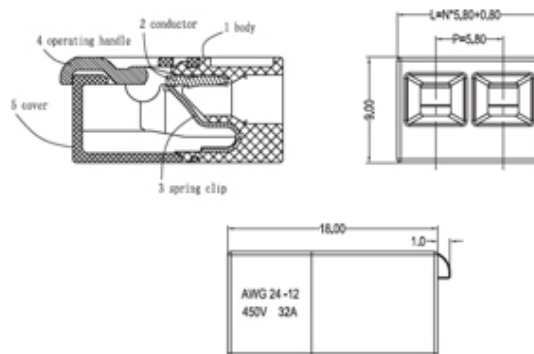

Kwik Lever Connectors

Range: Emech Terminals/Accessories

Part Number: HYKL-05

DESCRIPTION

1 Pole 5 Way Kwik Lever connector with lever-spring clamp action for junction boxes

EMECH TERMINALS/ACCESSORIES FEATURES

- Lever-spring clamp action for junction boxes
- Can be used for stranded cable as well as solid due to the lever-spring clamp action
- Transparent housing supports easy visual inspection
- Convenient, Time saving, Efficient, Safe and reliable
- Test Ports to confirm connections

Subject to technical modification without notice.

Typographical and other errors do not justify claim for damages.

SPECIFICATION

Number of Poles	1 Pole 5 Way
Colour	Transparent with Orange Levers
Max Conductor Size (Sq mm)	4
Min Conductor Size AWG	24
Max Conductor Size AWG	12
Max Current (A)	32
Max Voltage (V)	450
Pitch (mm)	5.8
Height (mm)	9
Width (mm)	18
Length (mm)	24
Comments	Can be used for stranded cable as well as solid due to the lever-spring clamp action