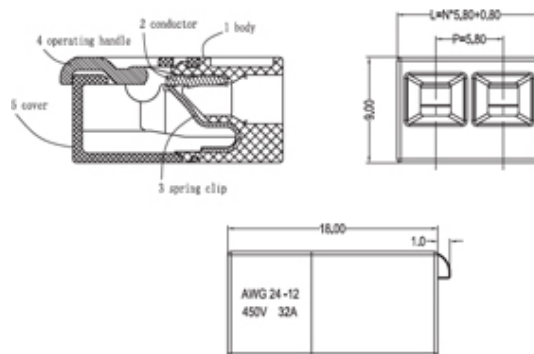

### DESCRIPTION

1 Pole 2 Way Kwik Lever connector with lever-spring clamp action for junction boxes

### EMECH TERMINALS/ACCESSORIES FEATURES

- Lever-spring clamp action for junction boxes
- Can be used for stranded cable as well as solid due to the lever-spring clamp action
- Transparent housing supports easy visual inspection
- Convenient, Time saving, Efficient, Safe and reliable
- Test Ports to confirm connections

## SPECIFICATION

<b>Number of Poles</b>	1 Pole 2 Way
<b>Colour</b>	Transparent with Orange Levers
<b>Max Conductor Size (Sq mm)</b>	4
<b>Min Conductor Size AWG</b>	24
<b>Max Conductor Size AWG</b>	12
<b>Max Current (A)</b>	32
<b>Max Voltage (V)</b>	450
<b>Pitch (mm)</b>	5.8
<b>Height (mm)</b>	9
<b>Width (mm)</b>	18
<b>Length (mm)</b>	12.4
<b>Comments</b>	Can be used for stranded cable as well as solid due to the lever-spring clamp action