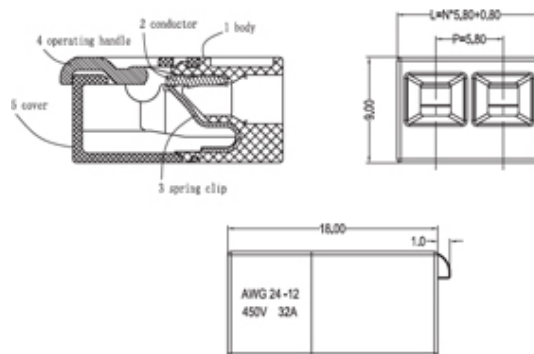

Kwik Lever Connectors

Range: Emech Terminals/Accessories

Order Code: HYKLN-03

DESCRIPTION

1 Pole 3 Way Kwik Lever connector with lever-spring clamp action for junction boxes

EMECH TERMINALS/ACCESSORIES FEATURES

- Lever-spring clamp action for junction boxes
- Can be used for stranded cable as well as solid due to the lever-spring clamp action
- Transparent housing supports easy visual inspection
- Convenient, Time saving, Efficient, Safe and reliable
- Test Ports to confirm connections

Subject to technical modification without notice.

Typographical and other errors do not justify claim for damages.

SPECIFICATION

Number of Poles	1 Pole 3 Way
Colour	Transparent with Orange Levers
Max Conductor Size (Sq mm)	4
Min Conductor Size AWG	24
Max Conductor Size AWG	12
Max Current (A)	32
Max Voltage (V)	450
Pitch (mm)	5.8
Height (mm)	9
Width (mm)	18
Length (mm)	18.2
Comments	Can be used for stranded cable as well as solid due to the lever-spring clamp action